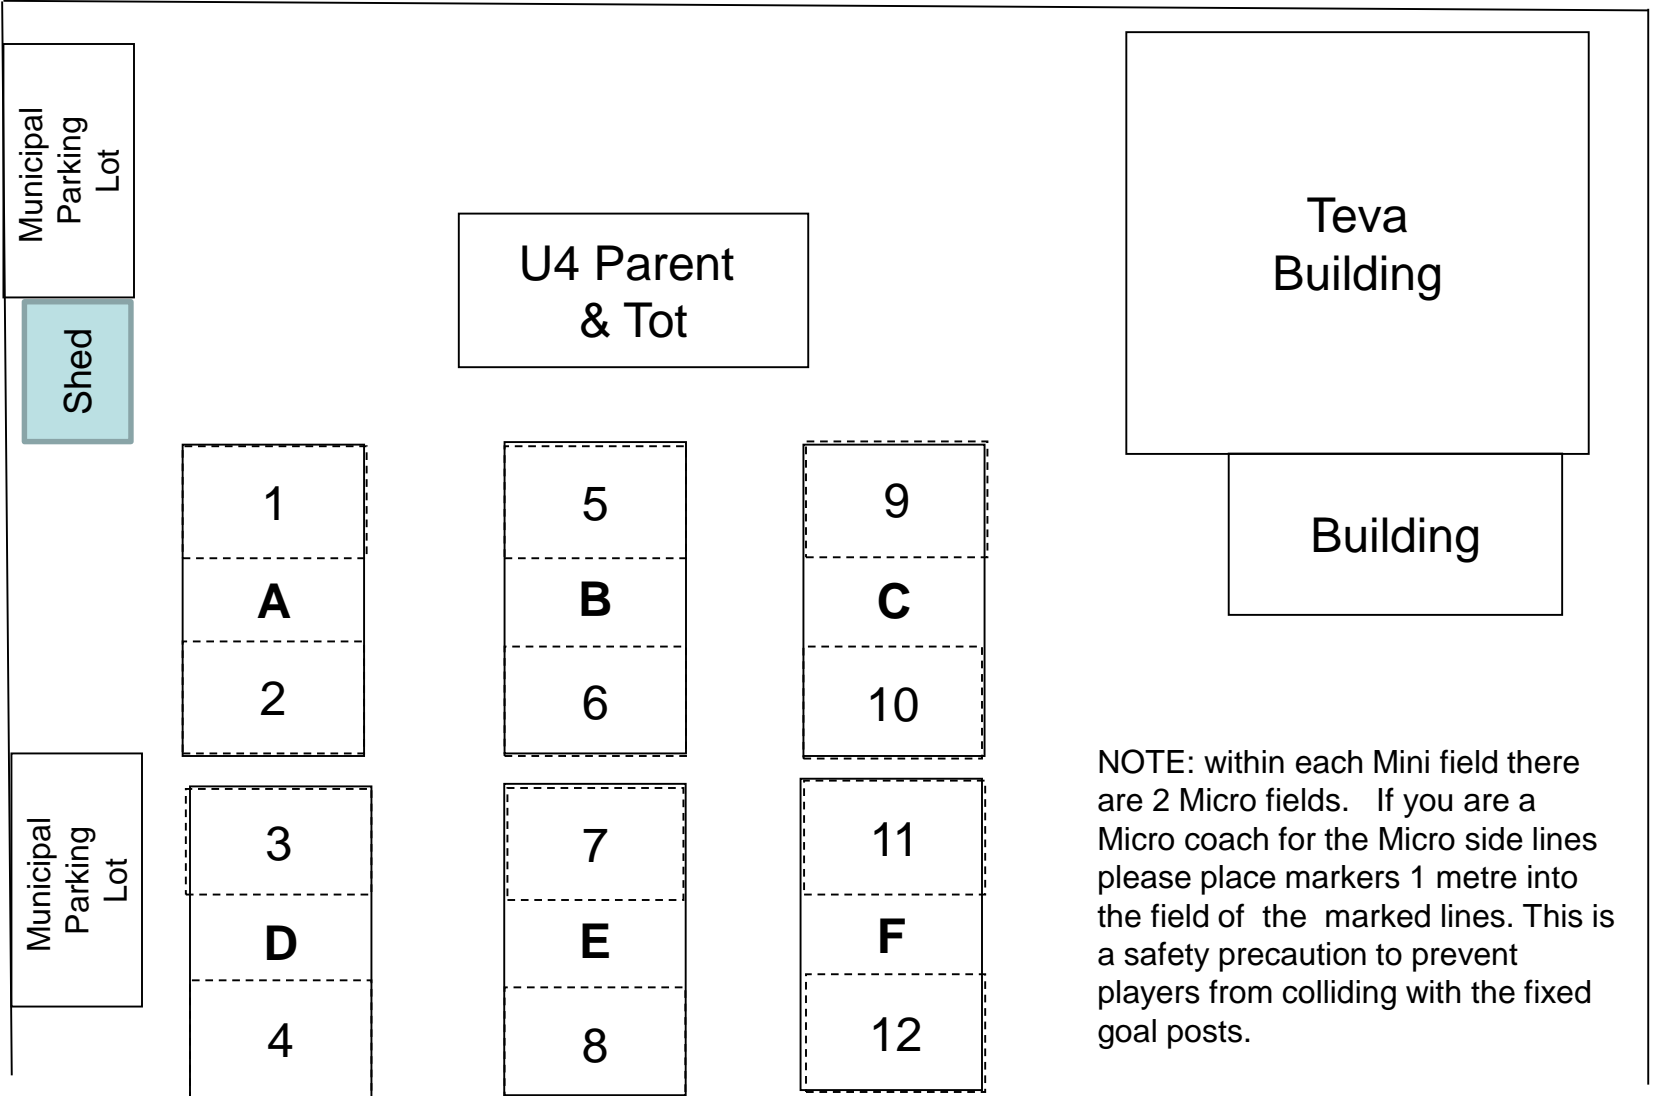

# TEVA SOCCER FIELDS

Stouffville Road / Main Street

Sandiford Drive

NOTE: within each Mini field there are 2 Micro fields. If you are a Micro coach for the Micro side lines please place markers 1 metre into the field of the marked lines. This is a safety precaution to prevent players from colliding with the fixed goal posts.